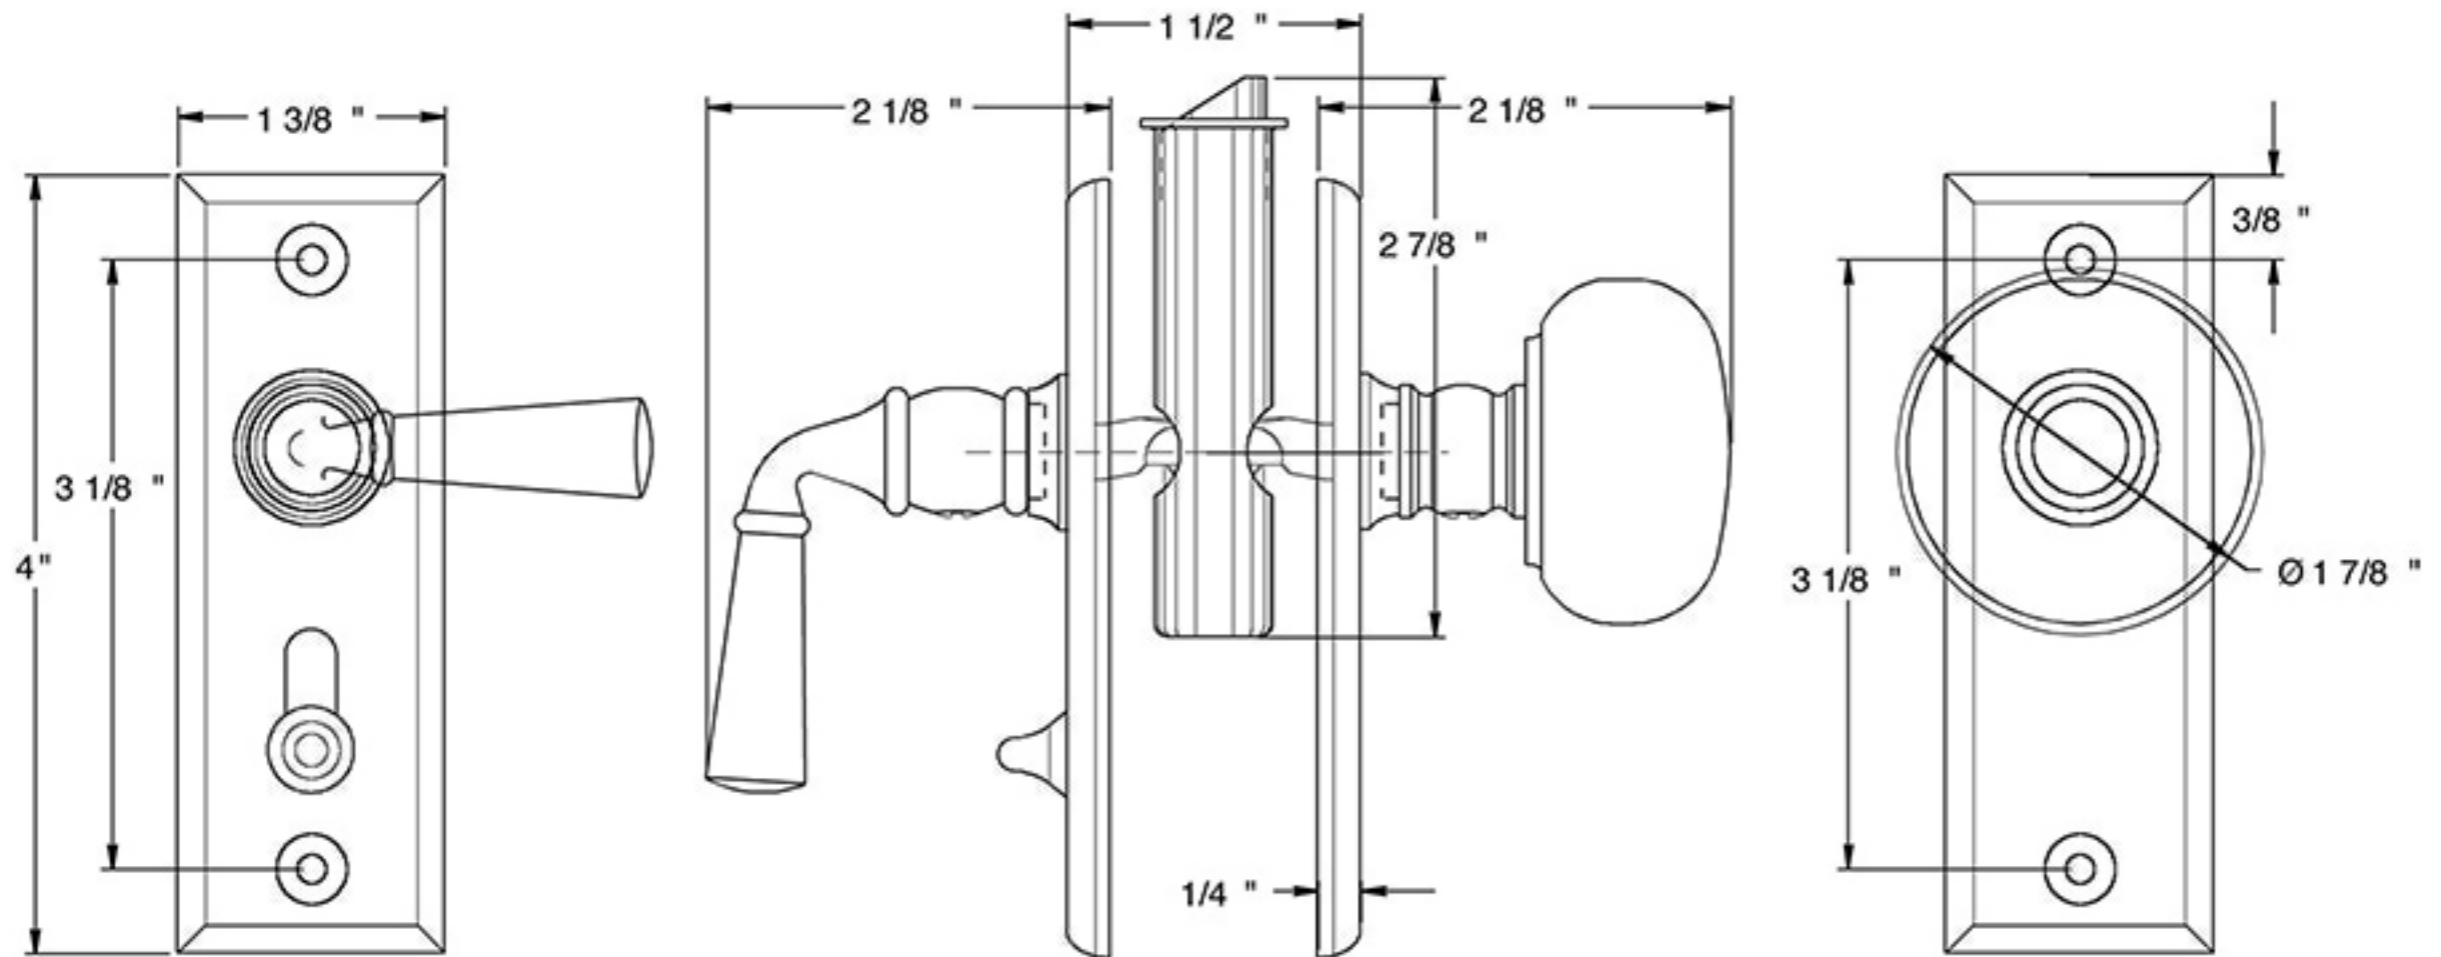

SDLS480

SCREEN & STORM DOOR LATCH / RECTANGULAR / TUBULAR
SOLID BRASS

DRAWING NOT TO SCALE

NOTE: Deltana reserves the right to constantly improve its products and is not responsible for differences between the product in-hand and the specifications contained in this drawing. We do not recommend to pre-drill holes or pre-cut woods or metals based on the drawing information if the veracity of the specifications has not been proven by the live product.